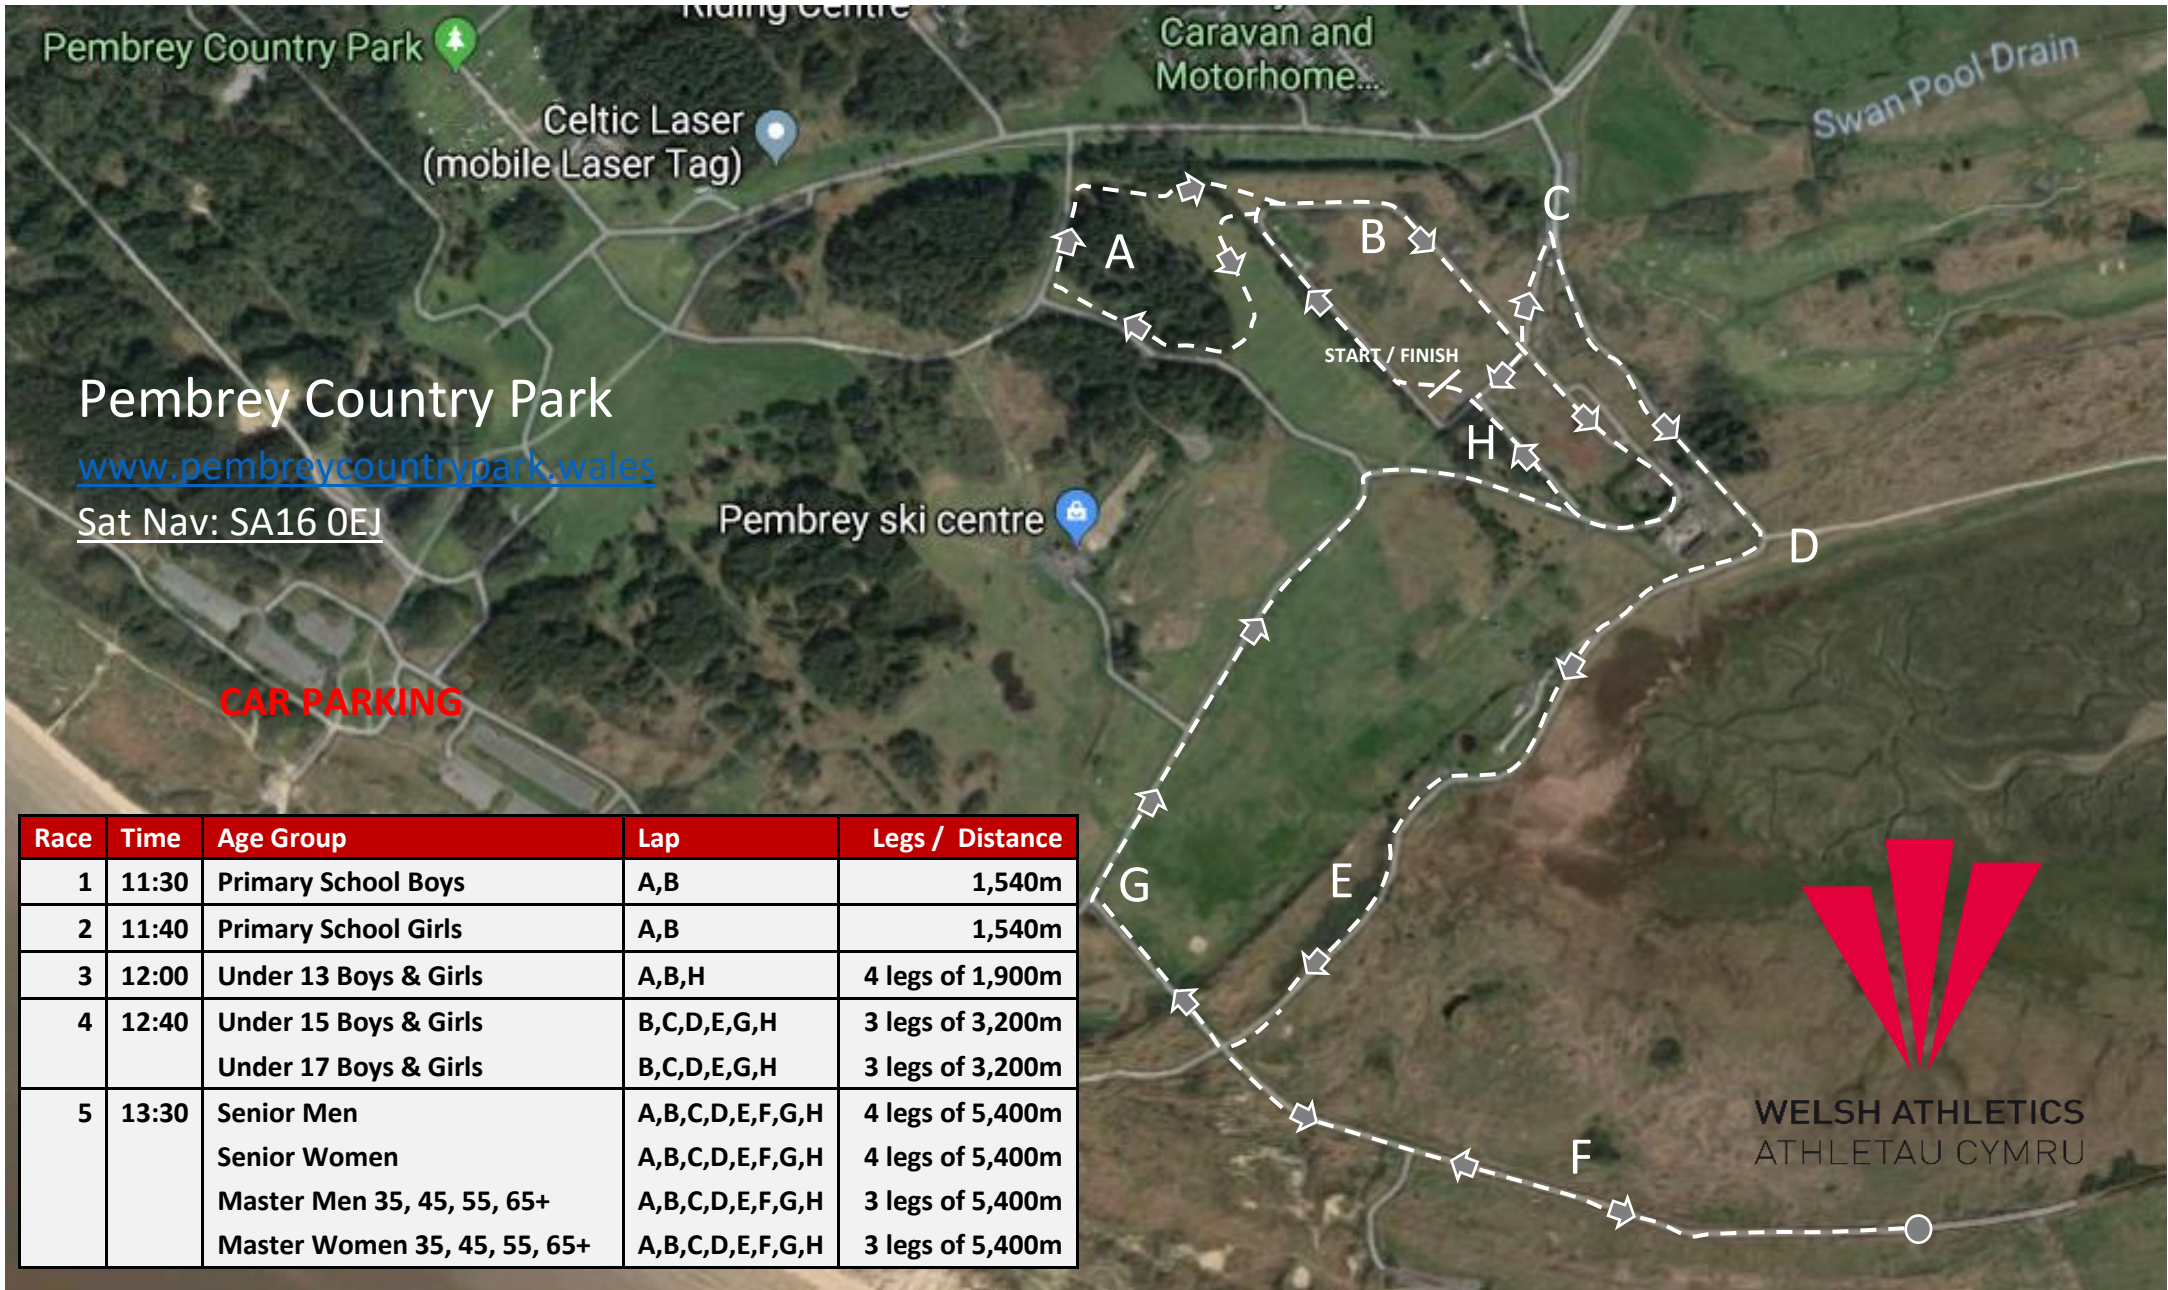

WELSH ROAD RELAY CHAMPIONSHIPS 2023

Pembrey Country Park, Llanelli, Carmarthenshire

Saturday 9th September

Pembrey Country Park
www.pembreycountrypark.wales
 Sat Nav: SA16 0EJ

| Race | Time | Age Group | Lap | Legs / Distance |
|------|-------|------------------------------|-----------------|------------------|
| 1 | 11:30 | Primary School Boys | A,B | 1,540m |
| 2 | 11:40 | Primary School Girls | A,B | 1,540m |
| 3 | 12:00 | Under 13 Boys & Girls | A,B,H | 4 legs of 1,900m |
| 4 | 12:40 | Under 15 Boys & Girls | B,C,D,E,G,H | 3 legs of 3,200m |
| | | Under 17 Boys & Girls | B,C,D,E,G,H | 3 legs of 3,200m |
| 5 | 13:30 | Senior Men | A,B,C,D,E,F,G,H | 4 legs of 5,400m |
| | | Senior Women | A,B,C,D,E,F,G,H | 4 legs of 5,400m |
| | | Master Men 35, 45, 55, 65+ | A,B,C,D,E,F,G,H | 3 legs of 5,400m |
| | | Master Women 35, 45, 55, 65+ | A,B,C,D,E,F,G,H | 3 legs of 5,400m |